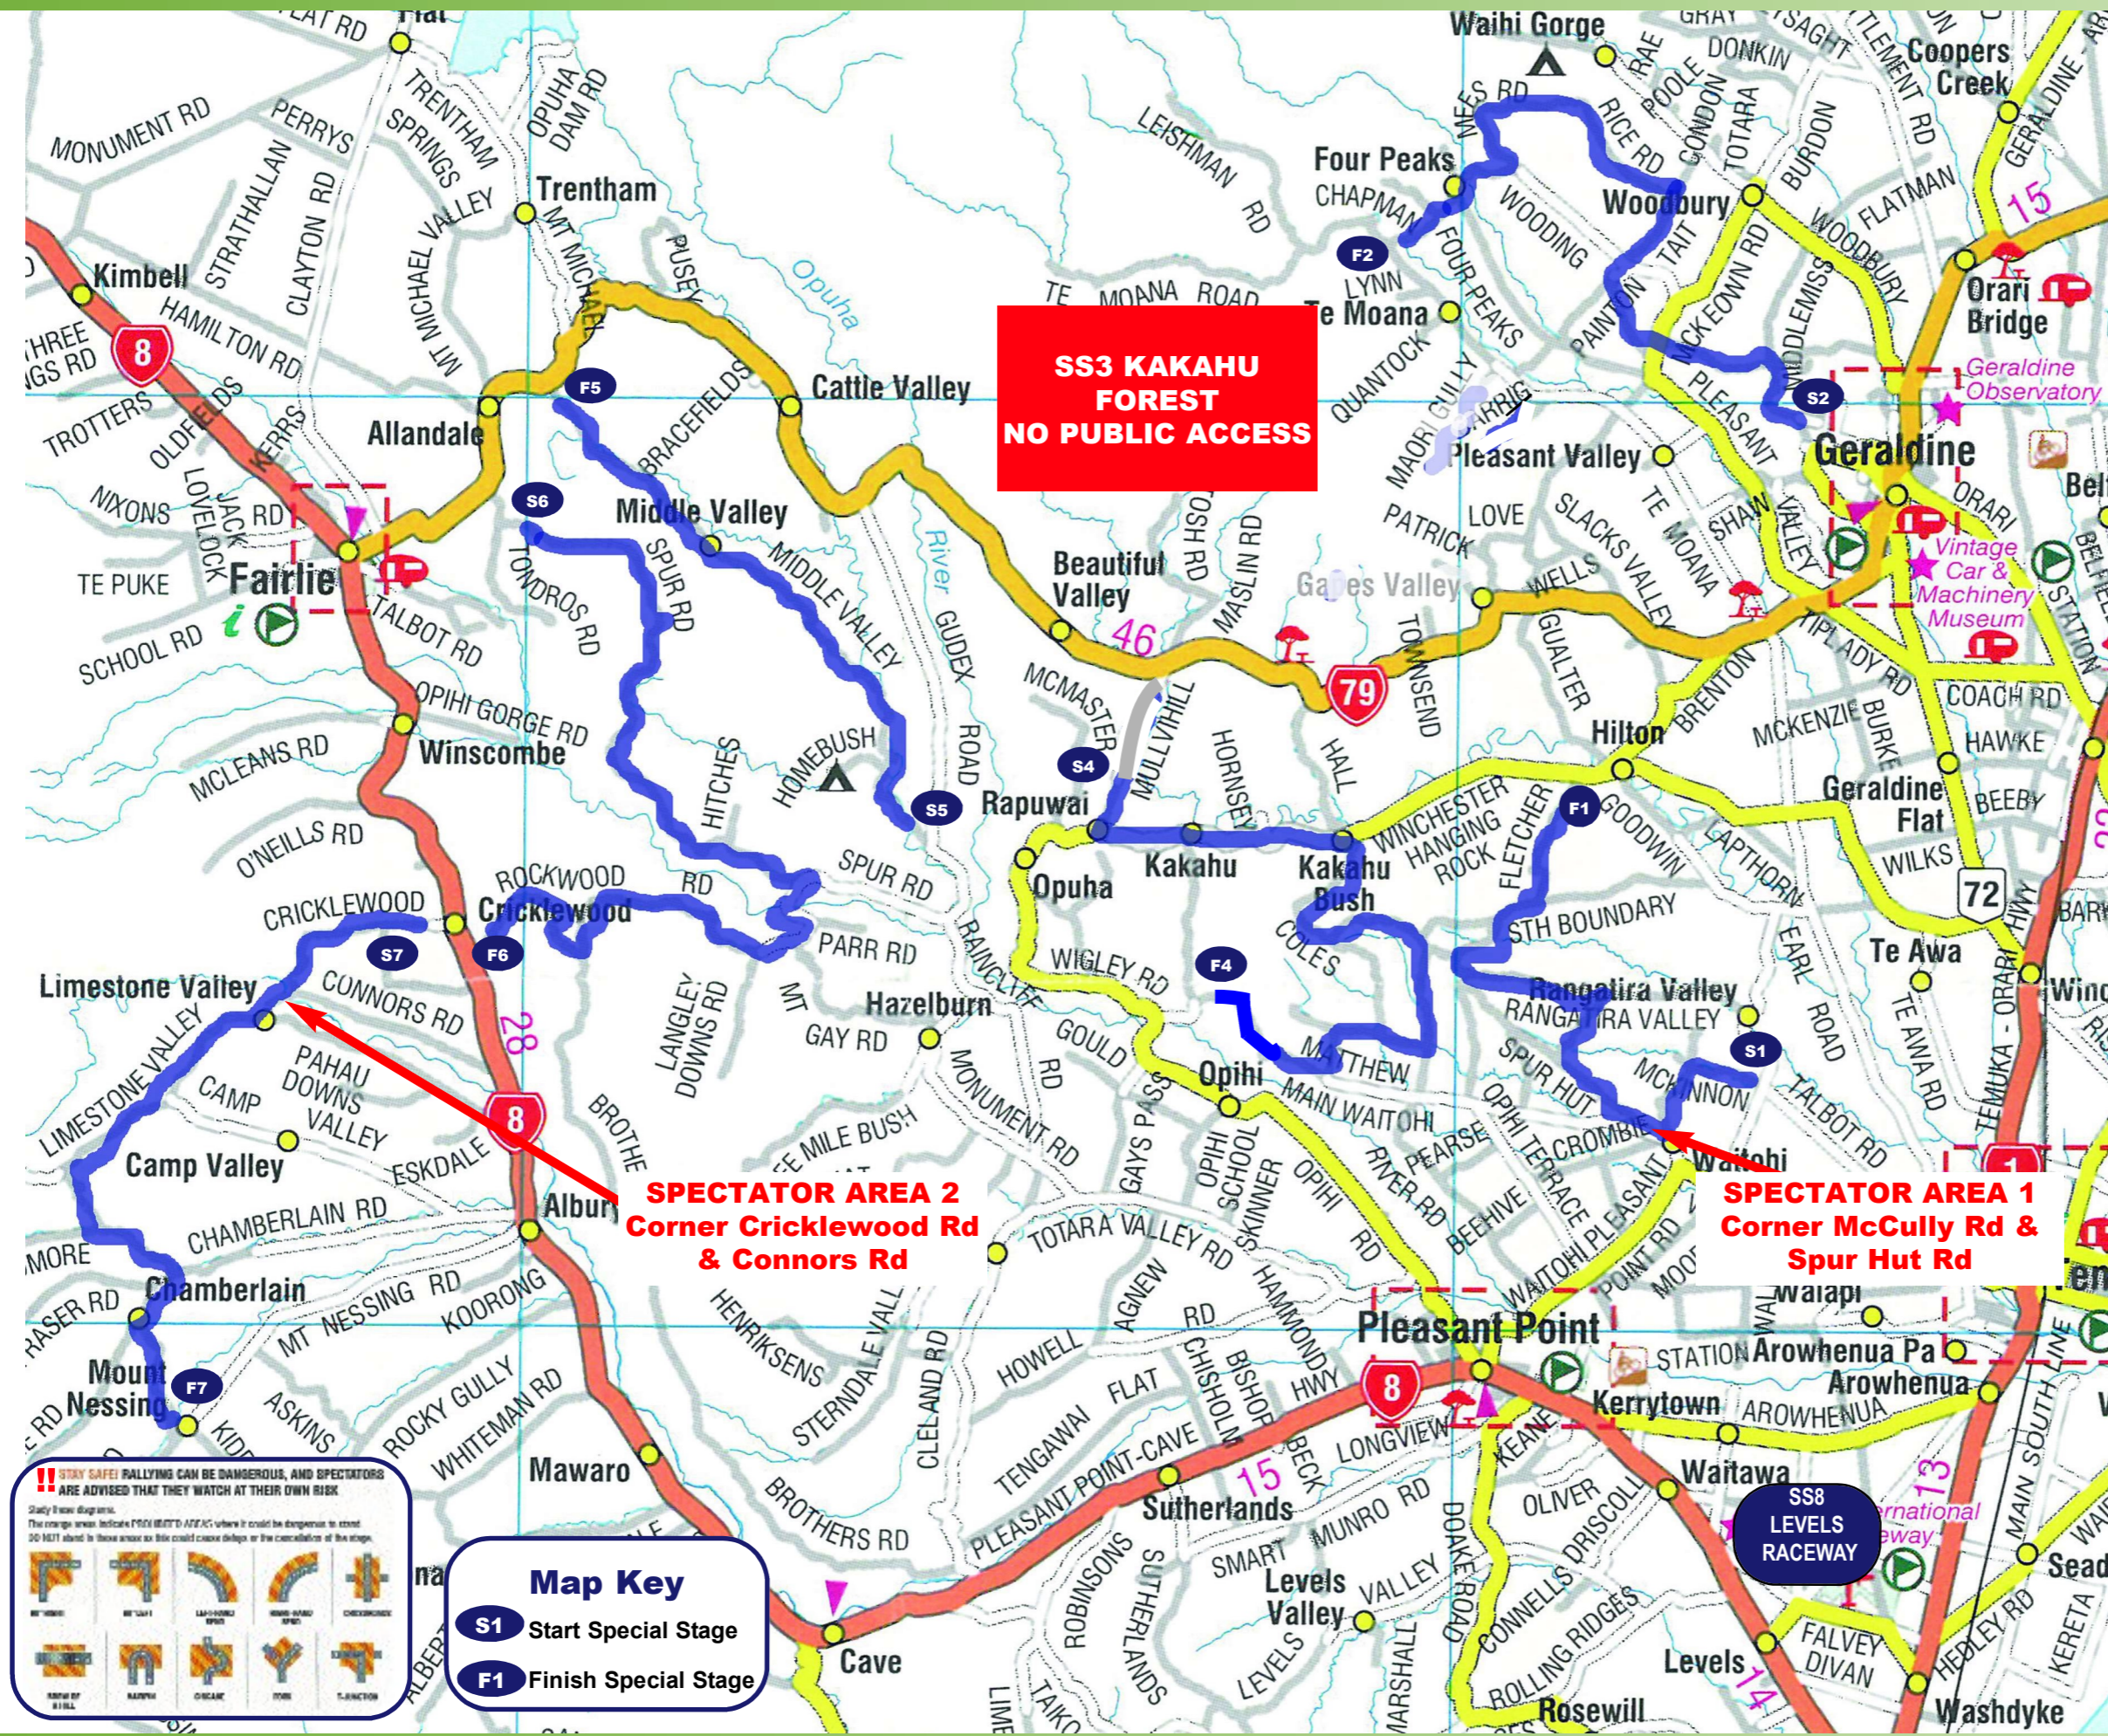

**SS3 KAKAHU FOREST  
 NO PUBLIC ACCESS**

**Special Stage Start Times**

SS1 MCKINNON RD	8.23am
SS2 GERALDINE DOWNS	9.03am
SS3 CARRIG RD (KAKAHU)	9.33am
<b>NO SPECTATORS</b>	
SS4 MULVIHILL	11.40am
SS5 MIDDLE VALLEY WEST	12.24pm
SS6 RAINCLIFF	12.49pm
SS7 CRICKLEWOOD RD	2.15pm
SS8 LEVELS RACEWAY	3.25pm

**SPECTATOR AREA 2  
 Corner Cricklewood Rd & Connors Rd**

**SPECTATOR AREA 1  
 Corner McCully Rd & Spur Hut Rd**

**STAY SAFE!** RALLYING CAN BE DANGEROUS, AND SPECTATORS ARE ADVISED THAT THEY WATCH AT THEIR OWN RISK.

Study these diagrams. The orange areas indicate FROM WHICH DIRECTIONS it could be dangerous to stand. DO NOT stand in these areas as this could cause delays or the cancellation of the stage.

**Map Key**

**COME & SEE THE ACTION ON THE LONG CIRCUIT**

**from 3PM**

**GATE ADMISSION: ADULTS \$5**

**Children 16 & Under Free if accompanied by an adult**